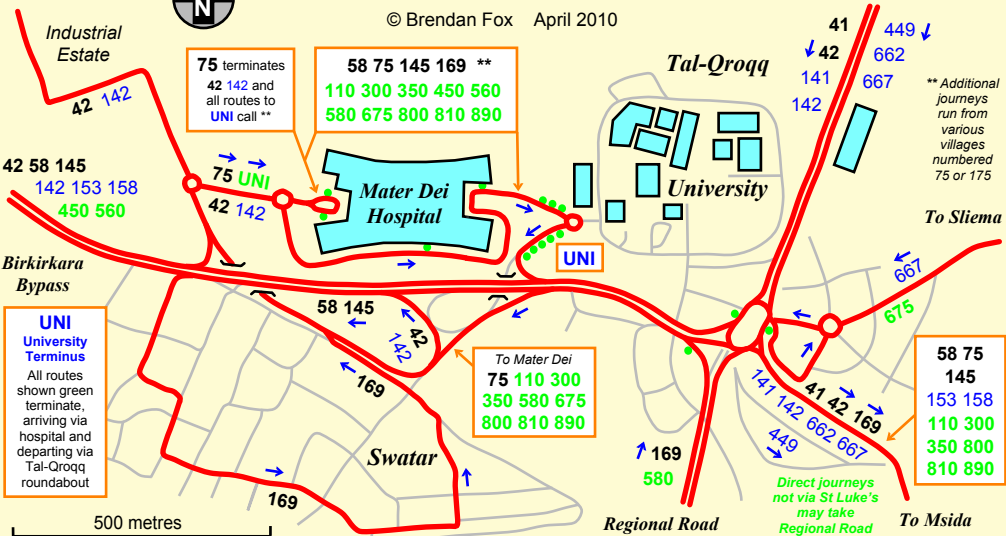

To San Gwann

MATER DEI HOSPITAL / UNIVERSITY

© Brendan Fox April 2010

Regional Road

** Additional journeys run from various villages numbered 75 or 175

110 University / Mater Dei routes **58** Main Valletta routes **667** Infrequent Valletta routes