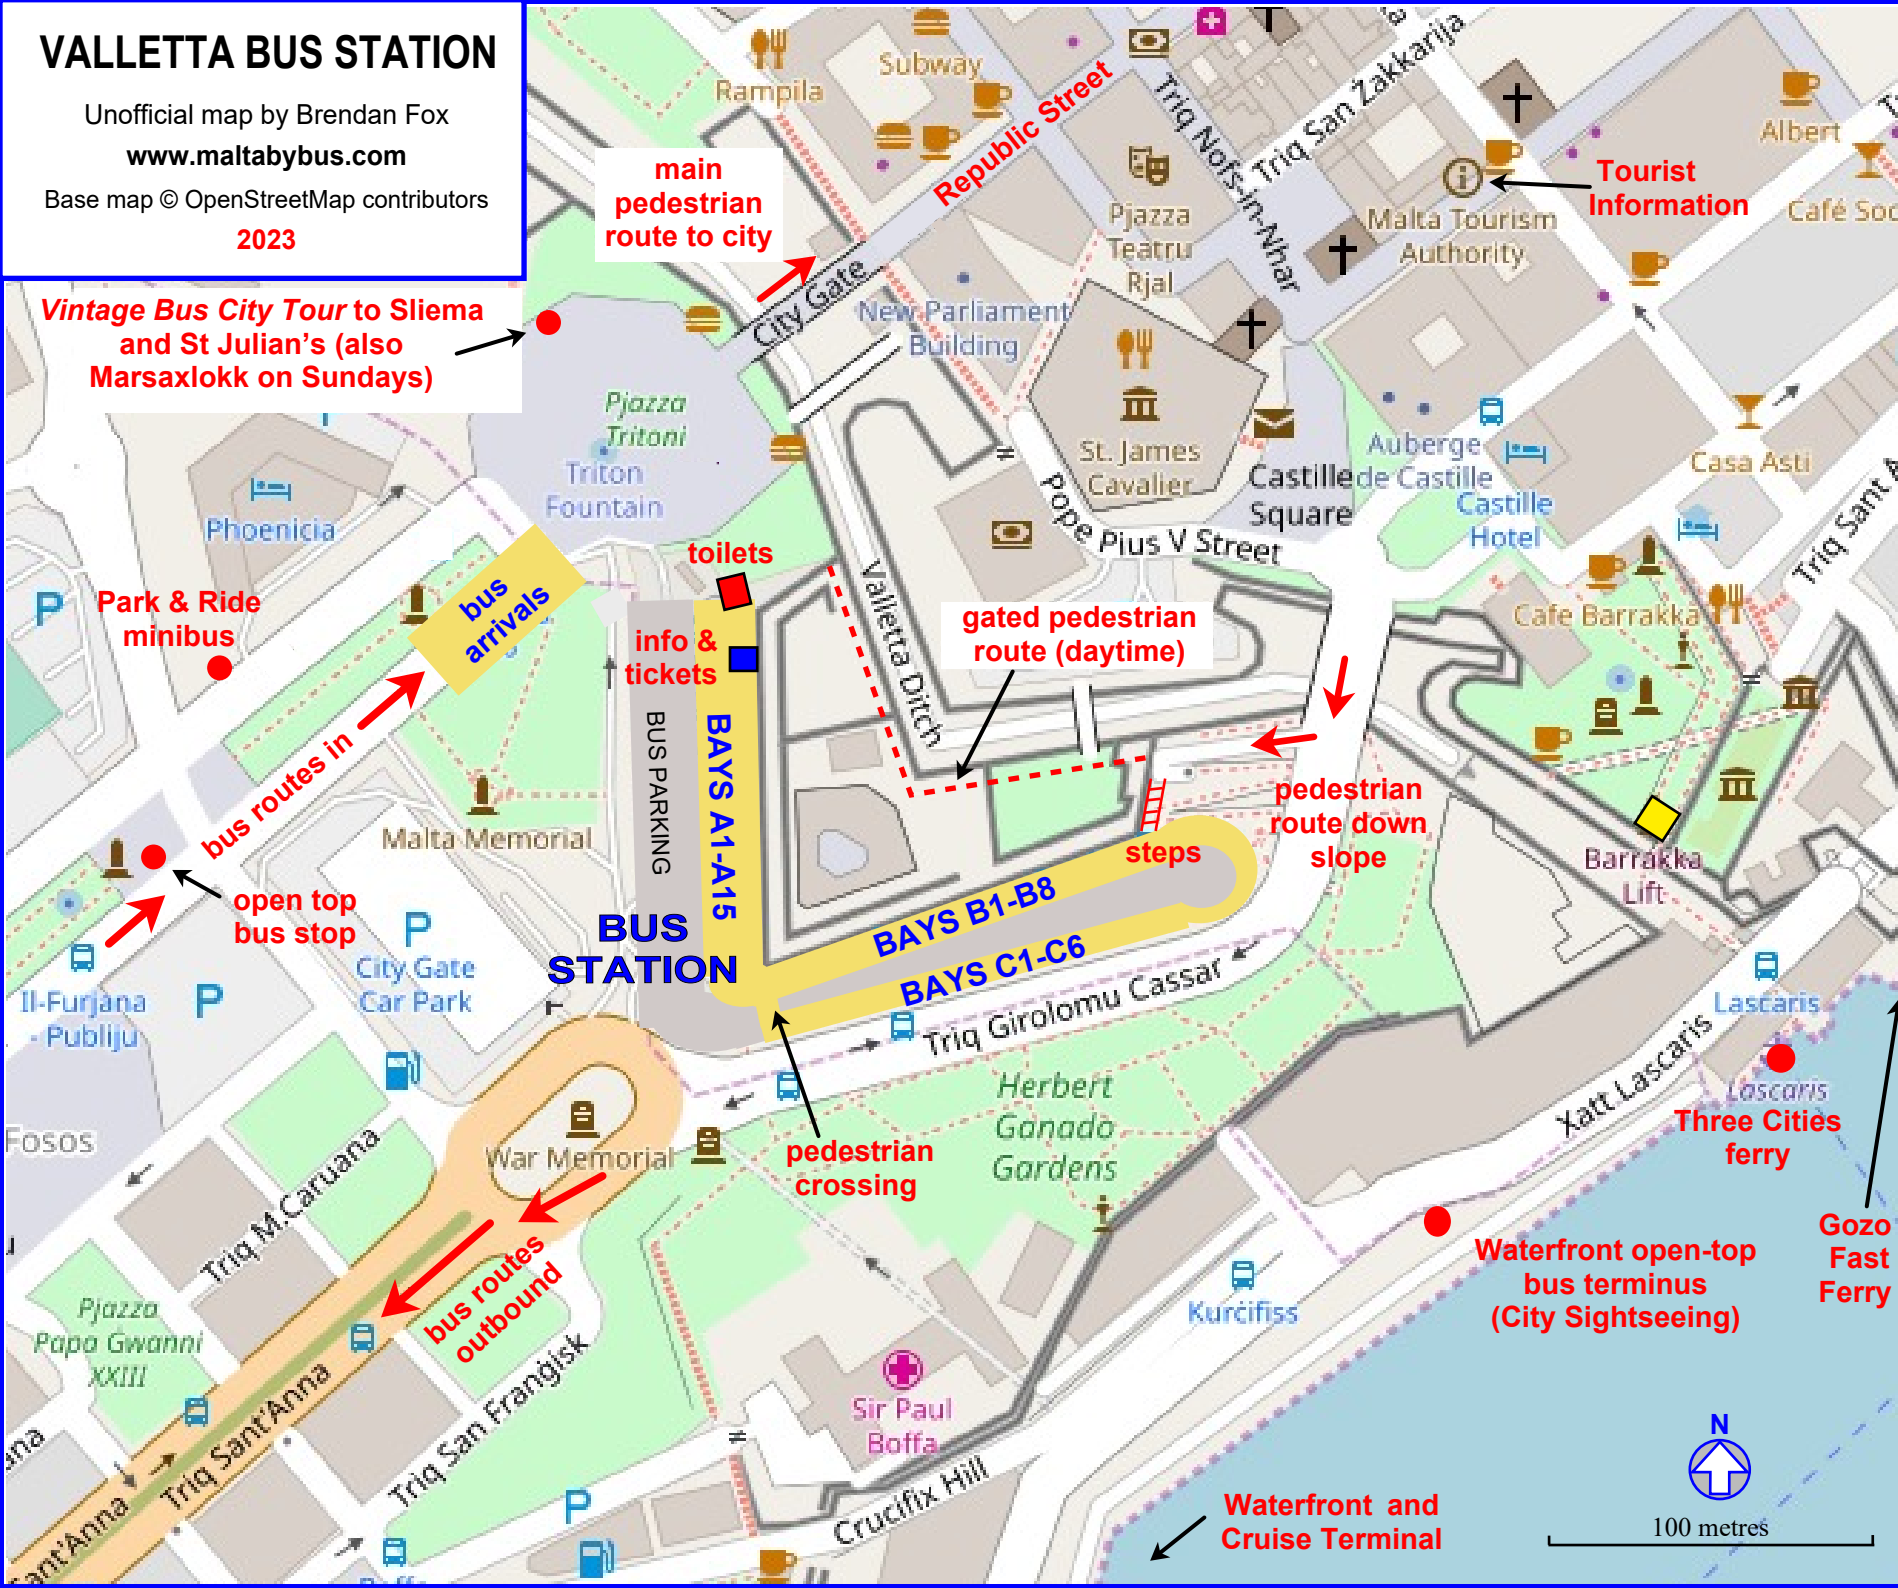

VALLETTA BUS STATION

Unofficial map by Brendan Fox

www.maltabybus.com

Base map © OpenStreetMap contributors

2023

BUS STATION BAYS

BAY **ROUTES**

A1	122 130 133 X133 N13
A2	1 2
A3	3 4
A4	71 73
A5	72 74
A6	81 85 TD10
A7	82
A8	80 84
A9	83 88
A10	90 94
A11	91
A12	92 93
A13	13 13A
A14	14 16
A15	15 TD13
B1	--
B2	--
B3	21 22 X4
B4	24 25 32 35
B5	31 45 48
B6	41 42 49 250
B7	44 47 238
B8	43 46 260
C1	50 58 58A
C2	51 52 53
C3	54 56
C4	61
C5	62
C6	63 64

Buses may depart from an adjacent bay if the bay is occupied

100 metres