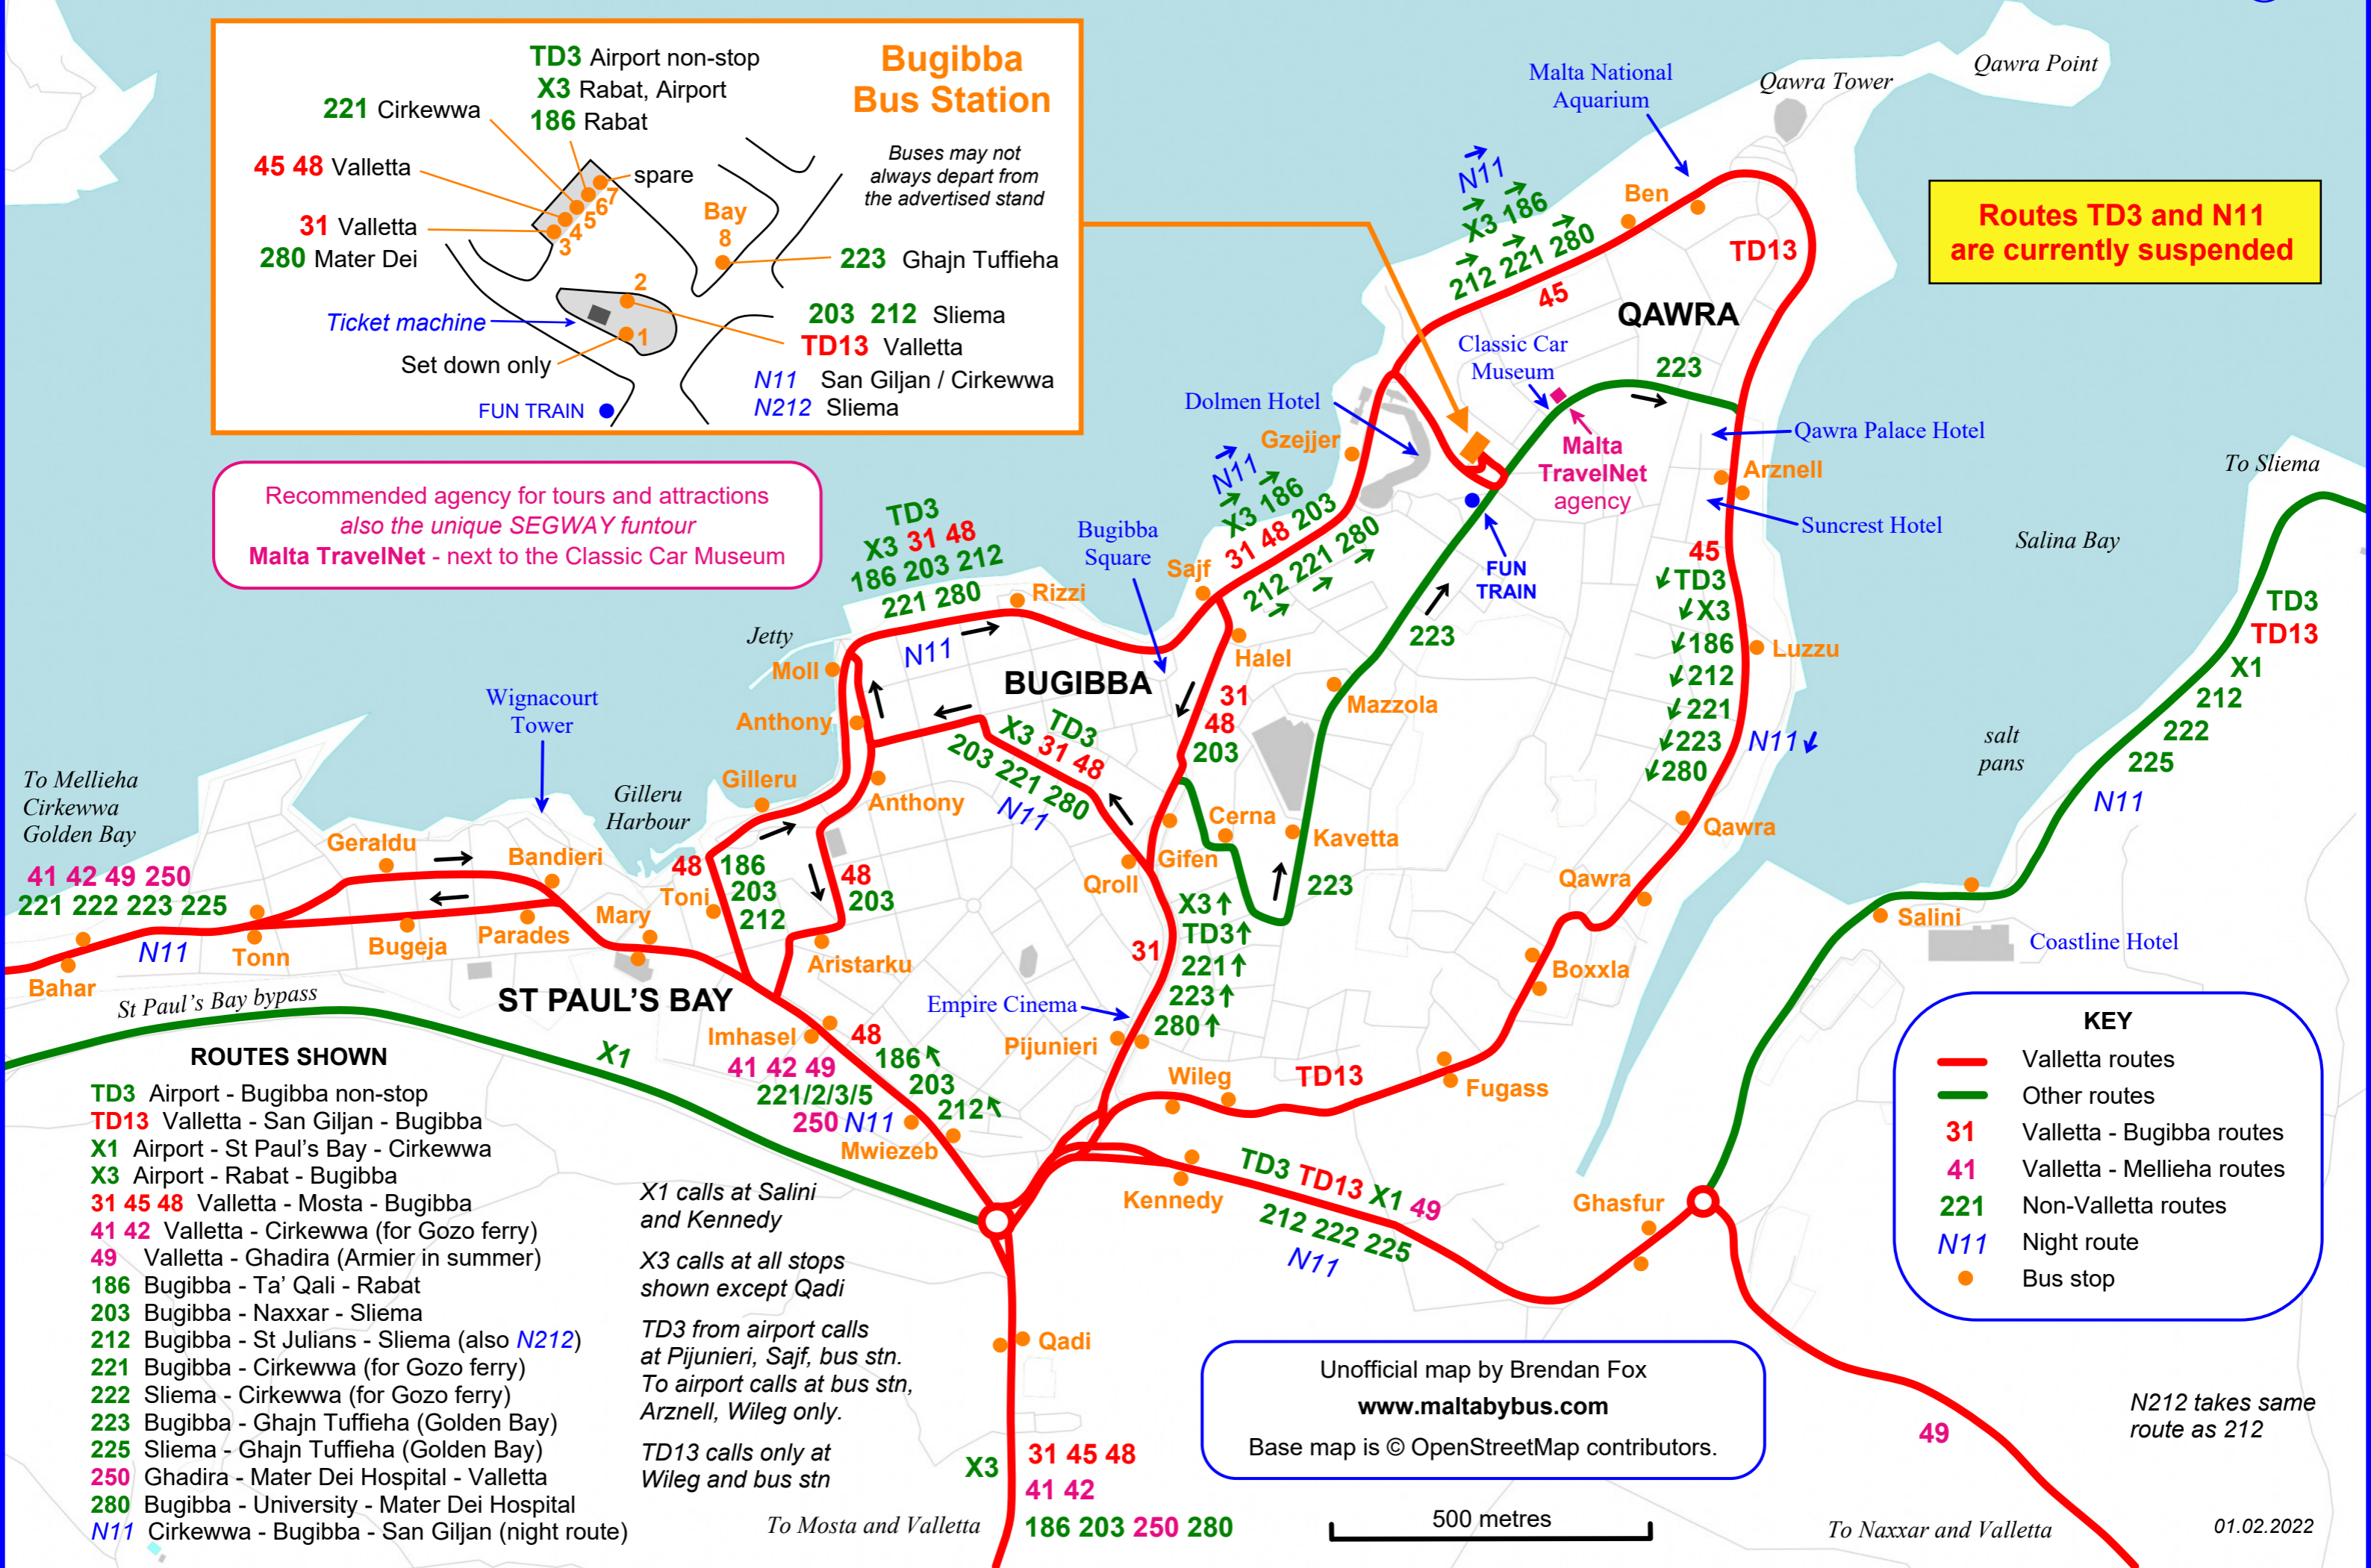

BUS ROUTES IN BUGIBBA, QAWRA AND ST PAUL'S BAY 2022

Bugibba Bus Station

Buses may not always depart from the advertised stand

TD3 Airport non-stop
X3 Rabat, Airport
186 Rabat

221 Cirkewwa
45 48 Valletta
31 Valletta
280 Mater Dei

223 Ghajn Tuffieha
203 212 Sliema
TD13 Valletta
N11 San Giljan / Cirkewwa
N212 Sliema

Ticket machine
 Set down only
 FUN TRAIN

Routes TD3 and N11 are currently suspended

Recommended agency for tours and attractions also the unique SEGWAY funtour
Malta TravelNet - next to the Classic Car Museum

X1 calls at Salini and Kennedy

X3 calls at all stops shown except Qadi

TD3 from airport calls at Pijunieri, Sajf, bus stn. To airport calls at bus stn, Arznell, Wileg only.

TD13 calls only at Wileg and bus stn

N212 takes same route as 212