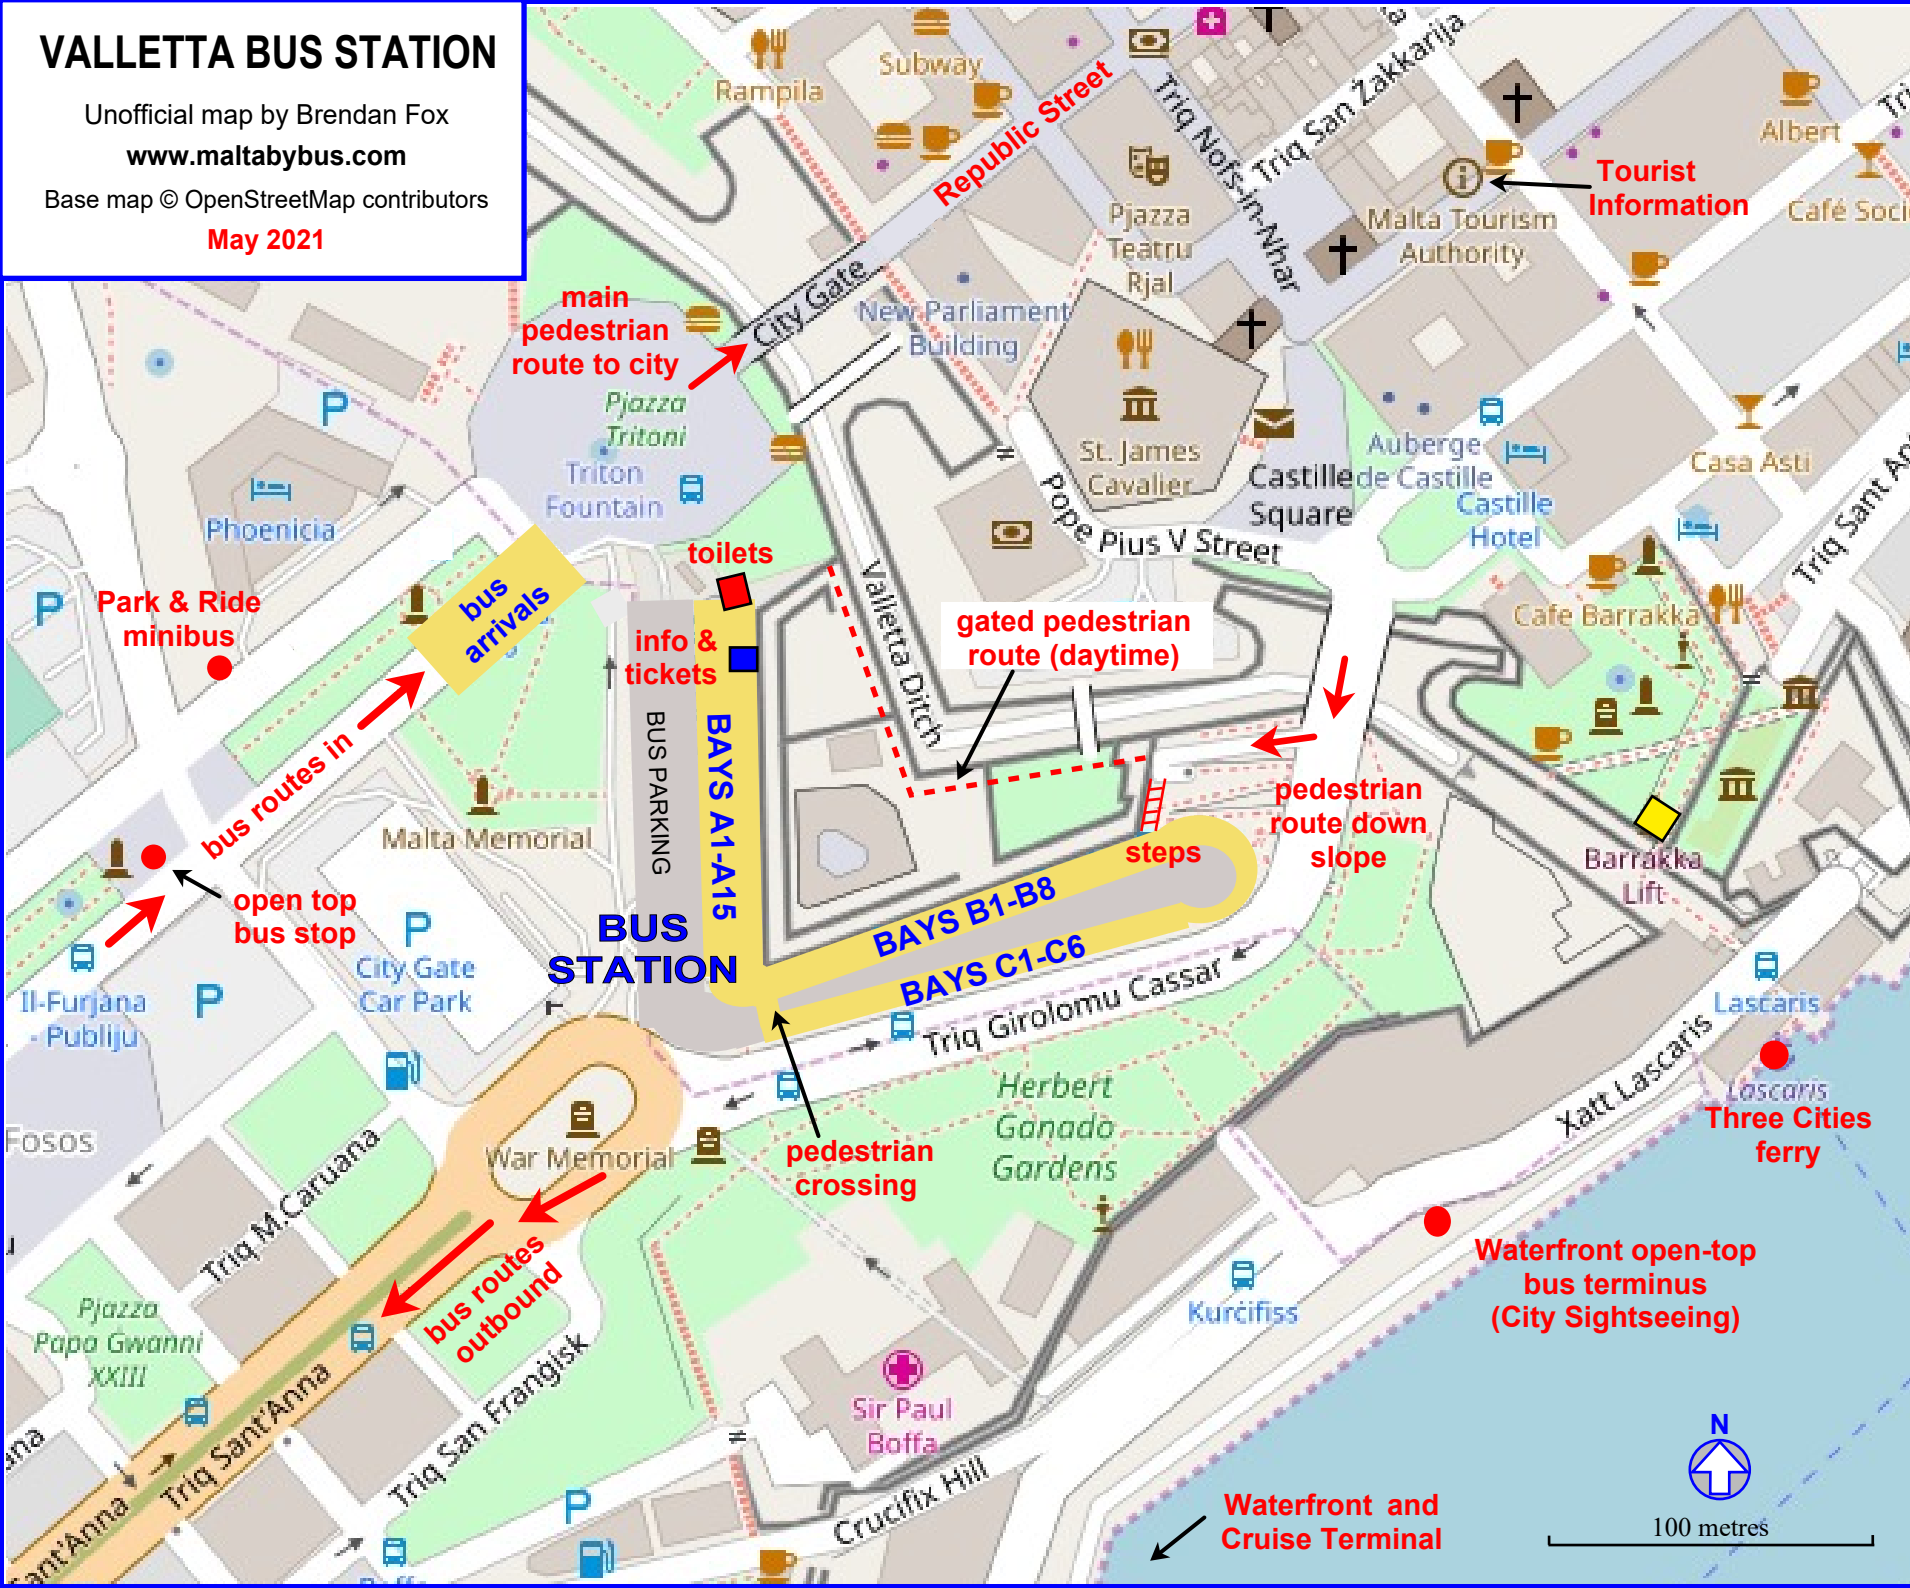

VALLETTA BUS STATION

Unofficial map by Brendan Fox

www.maltabybus.com

Base map © OpenStreetMap contributors

May 2021

BUS STATION BAYS

BAY **ROUTES**

- A1 122 130 133
N13
- A2 1 2
- A3 3 4
- A4 71 73
- A5 72 74
- A6 81 85 *TD10*
- A7 82
- A8 80 84
- A9 83 88
- A10 90 94
- A11 91
- A12 92 93
- A13 13 13A
- A14 14 16
- A15 15 *TD13*

- B1
- B2
- B3 21 22 X4
- B4 24 25 32 35
- B5 31 45 48
- B6 41 42 49 250
X300
- B7 44 47 238
- B8 43 46 260

- C1 50 58 58A
- C2 51 52 53
- C3 54 56
- C4 61
- C5 62
- C6 63 64

Buses may depart from an adjacent bay if the bay is occupied

Routes shown in italics are suspended as at May 2021

100 metres