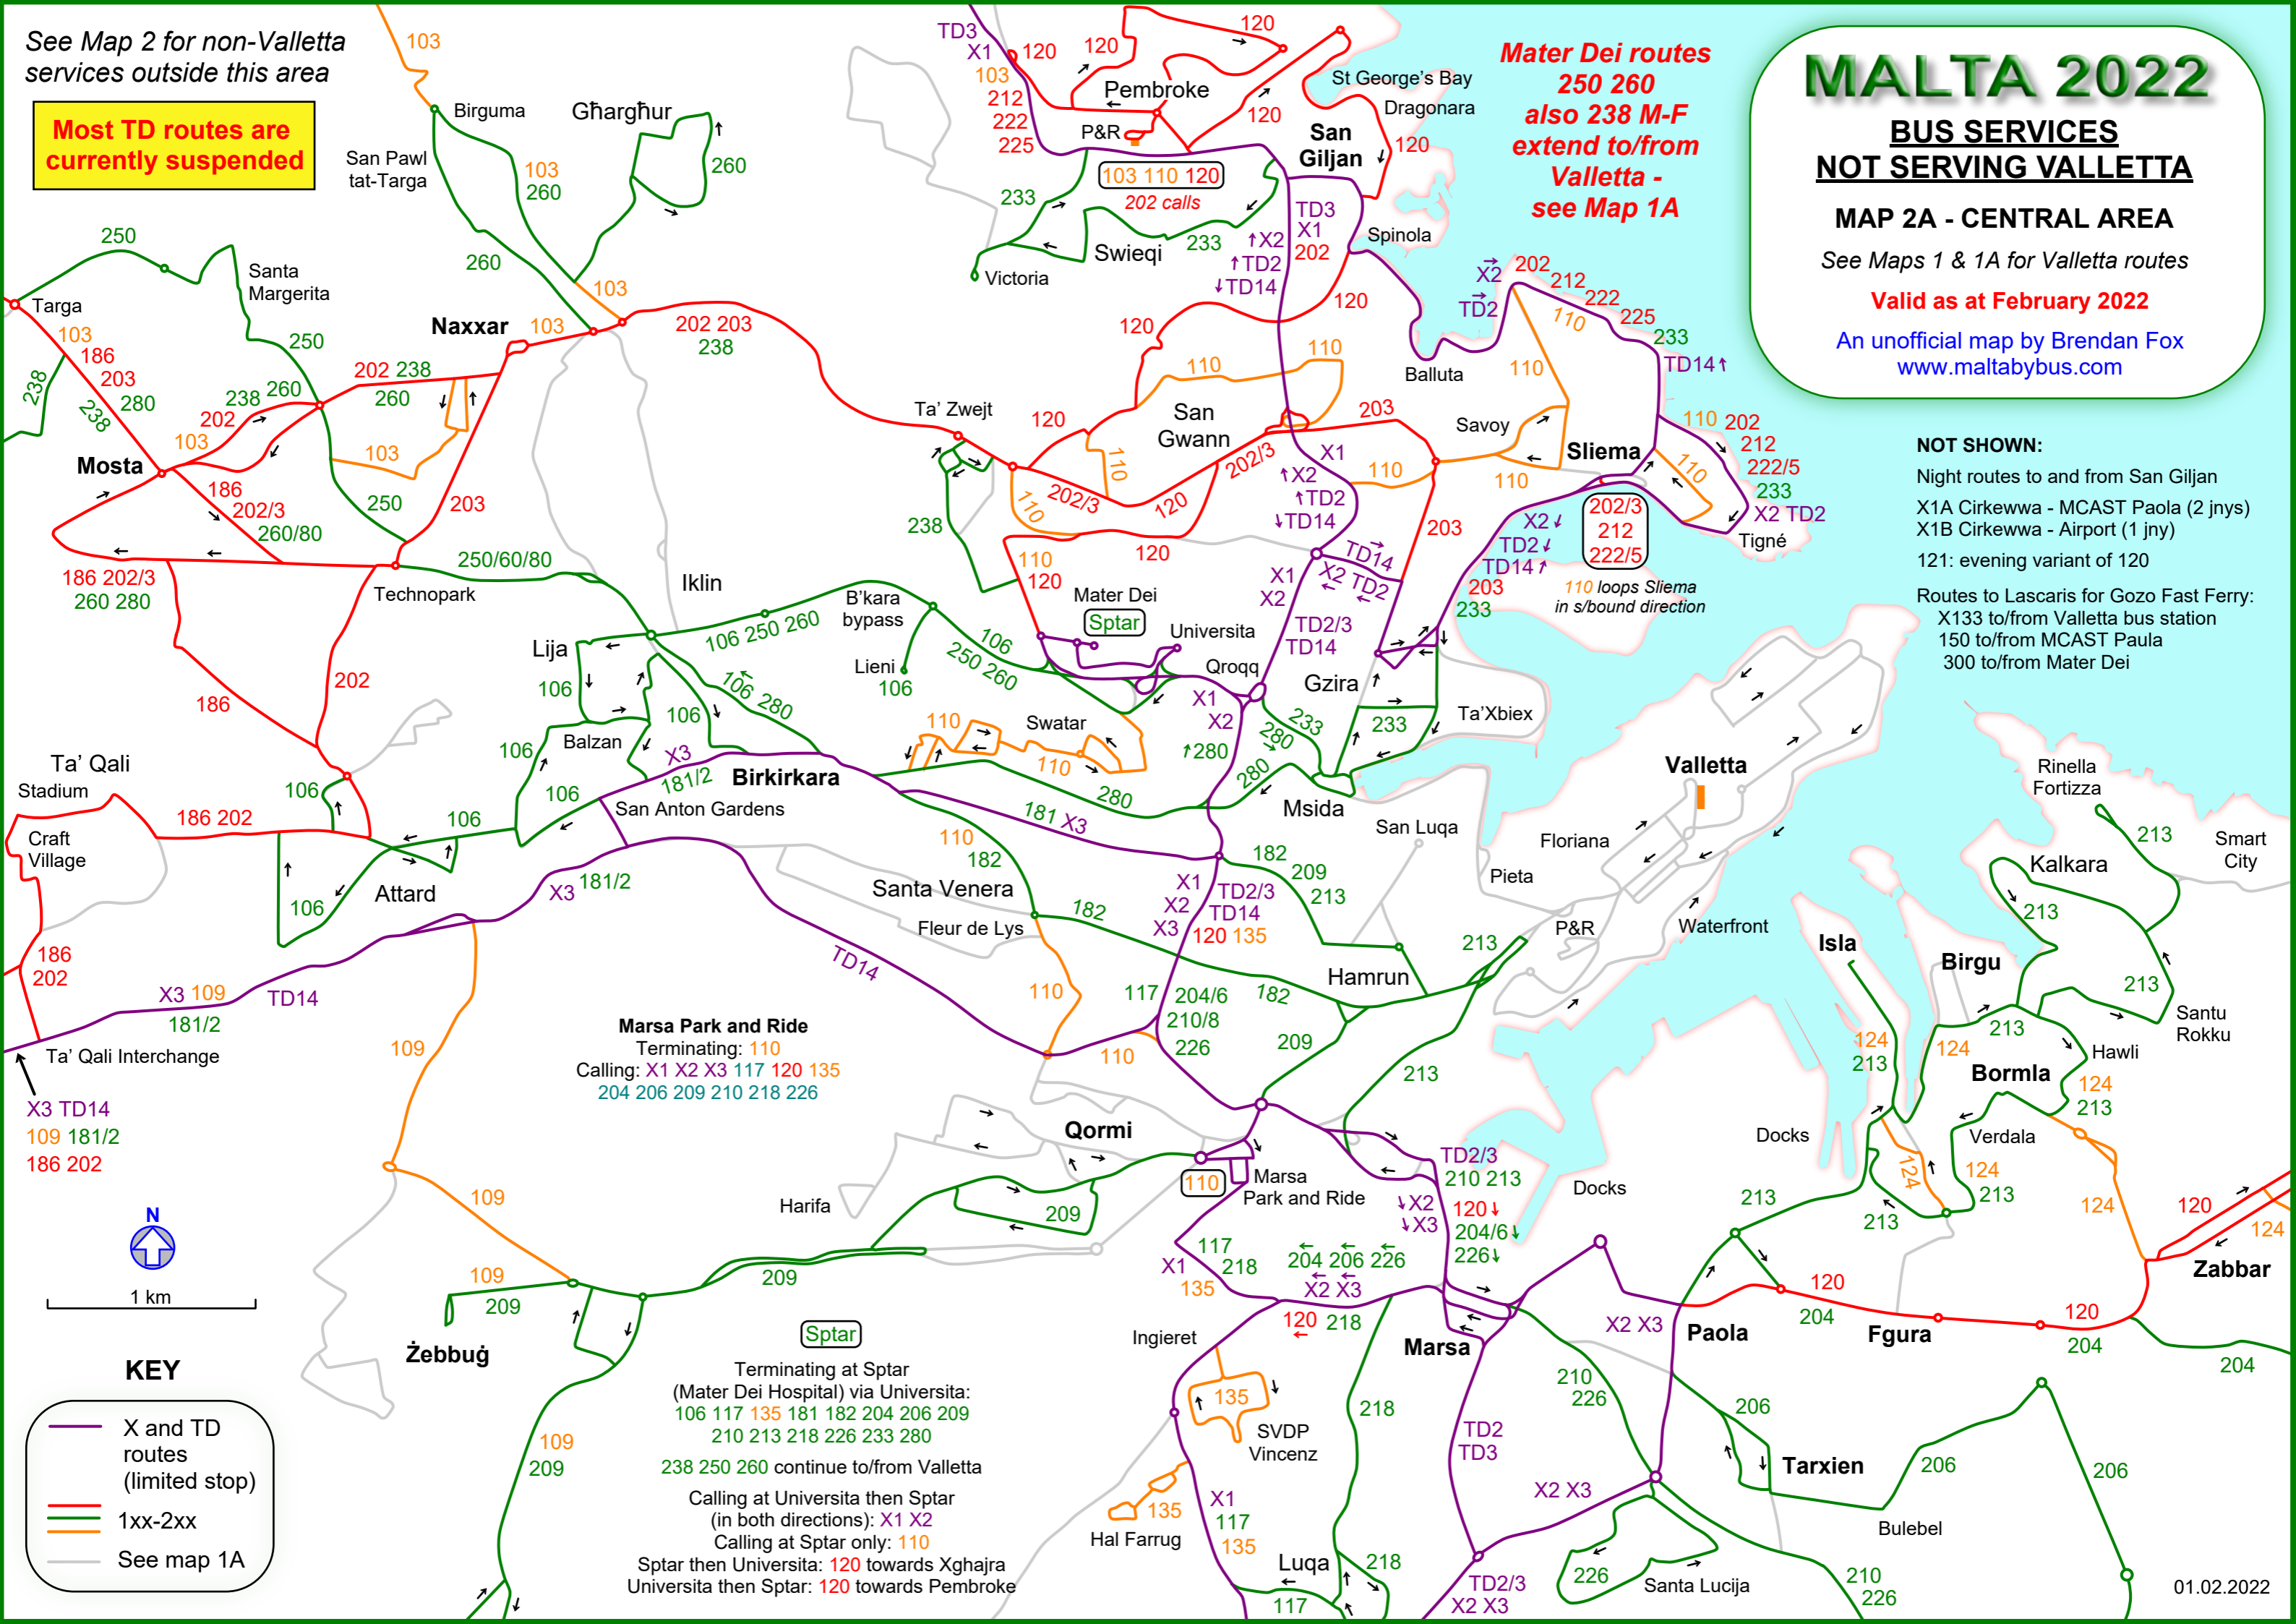

See Map 2 for non-Valletta services outside this area

**Most TD routes are currently suspended**

### NOT SERVING VALLETTA

**MAP 2A - CENTRAL AREA**  
See Maps 1 & 1A for Valletta routes

**Valid as at February 2022**

An unofficial map by Brendan Fox  
[www.maltabybus.com](http://www.maltabybus.com)

**NOT SHOWN:**  
Night routes to and from San Giljan  
X1A Cirkewwa - MCAST Paola (2 jnys)  
X1B Cirkewwa - Airport (1 jny)  
121: evening variant of 120

Routes to Lascaris for Gozo Fast Ferry:  
X133 to/from Valletta bus station  
150 to/from MCAST Paula  
300 to/from Mater Dei

**KEY**

- X and TD routes (limited stop)
- 1xx-2xx
- See map 1A

**Marsa Park and Ride**  
Terminating: 110  
Calling: X1 X2 X3 117 120 135 204 206 209 210 218 226

**Sptar**  
Terminating at Sptar (Mater Dei Hospital) via Universita:  
106 117 135 181 182 204 206 209 210 213 218 226 233 280  
238 250 260 continue to/from Valletta  
Calling at Universita then Sptar (in both directions): X1 X2  
Calling at Sptar only: 110  
Sptar then Universita: 120 towards Xghajra  
Universita then Sptar: 120 towards Pembroke