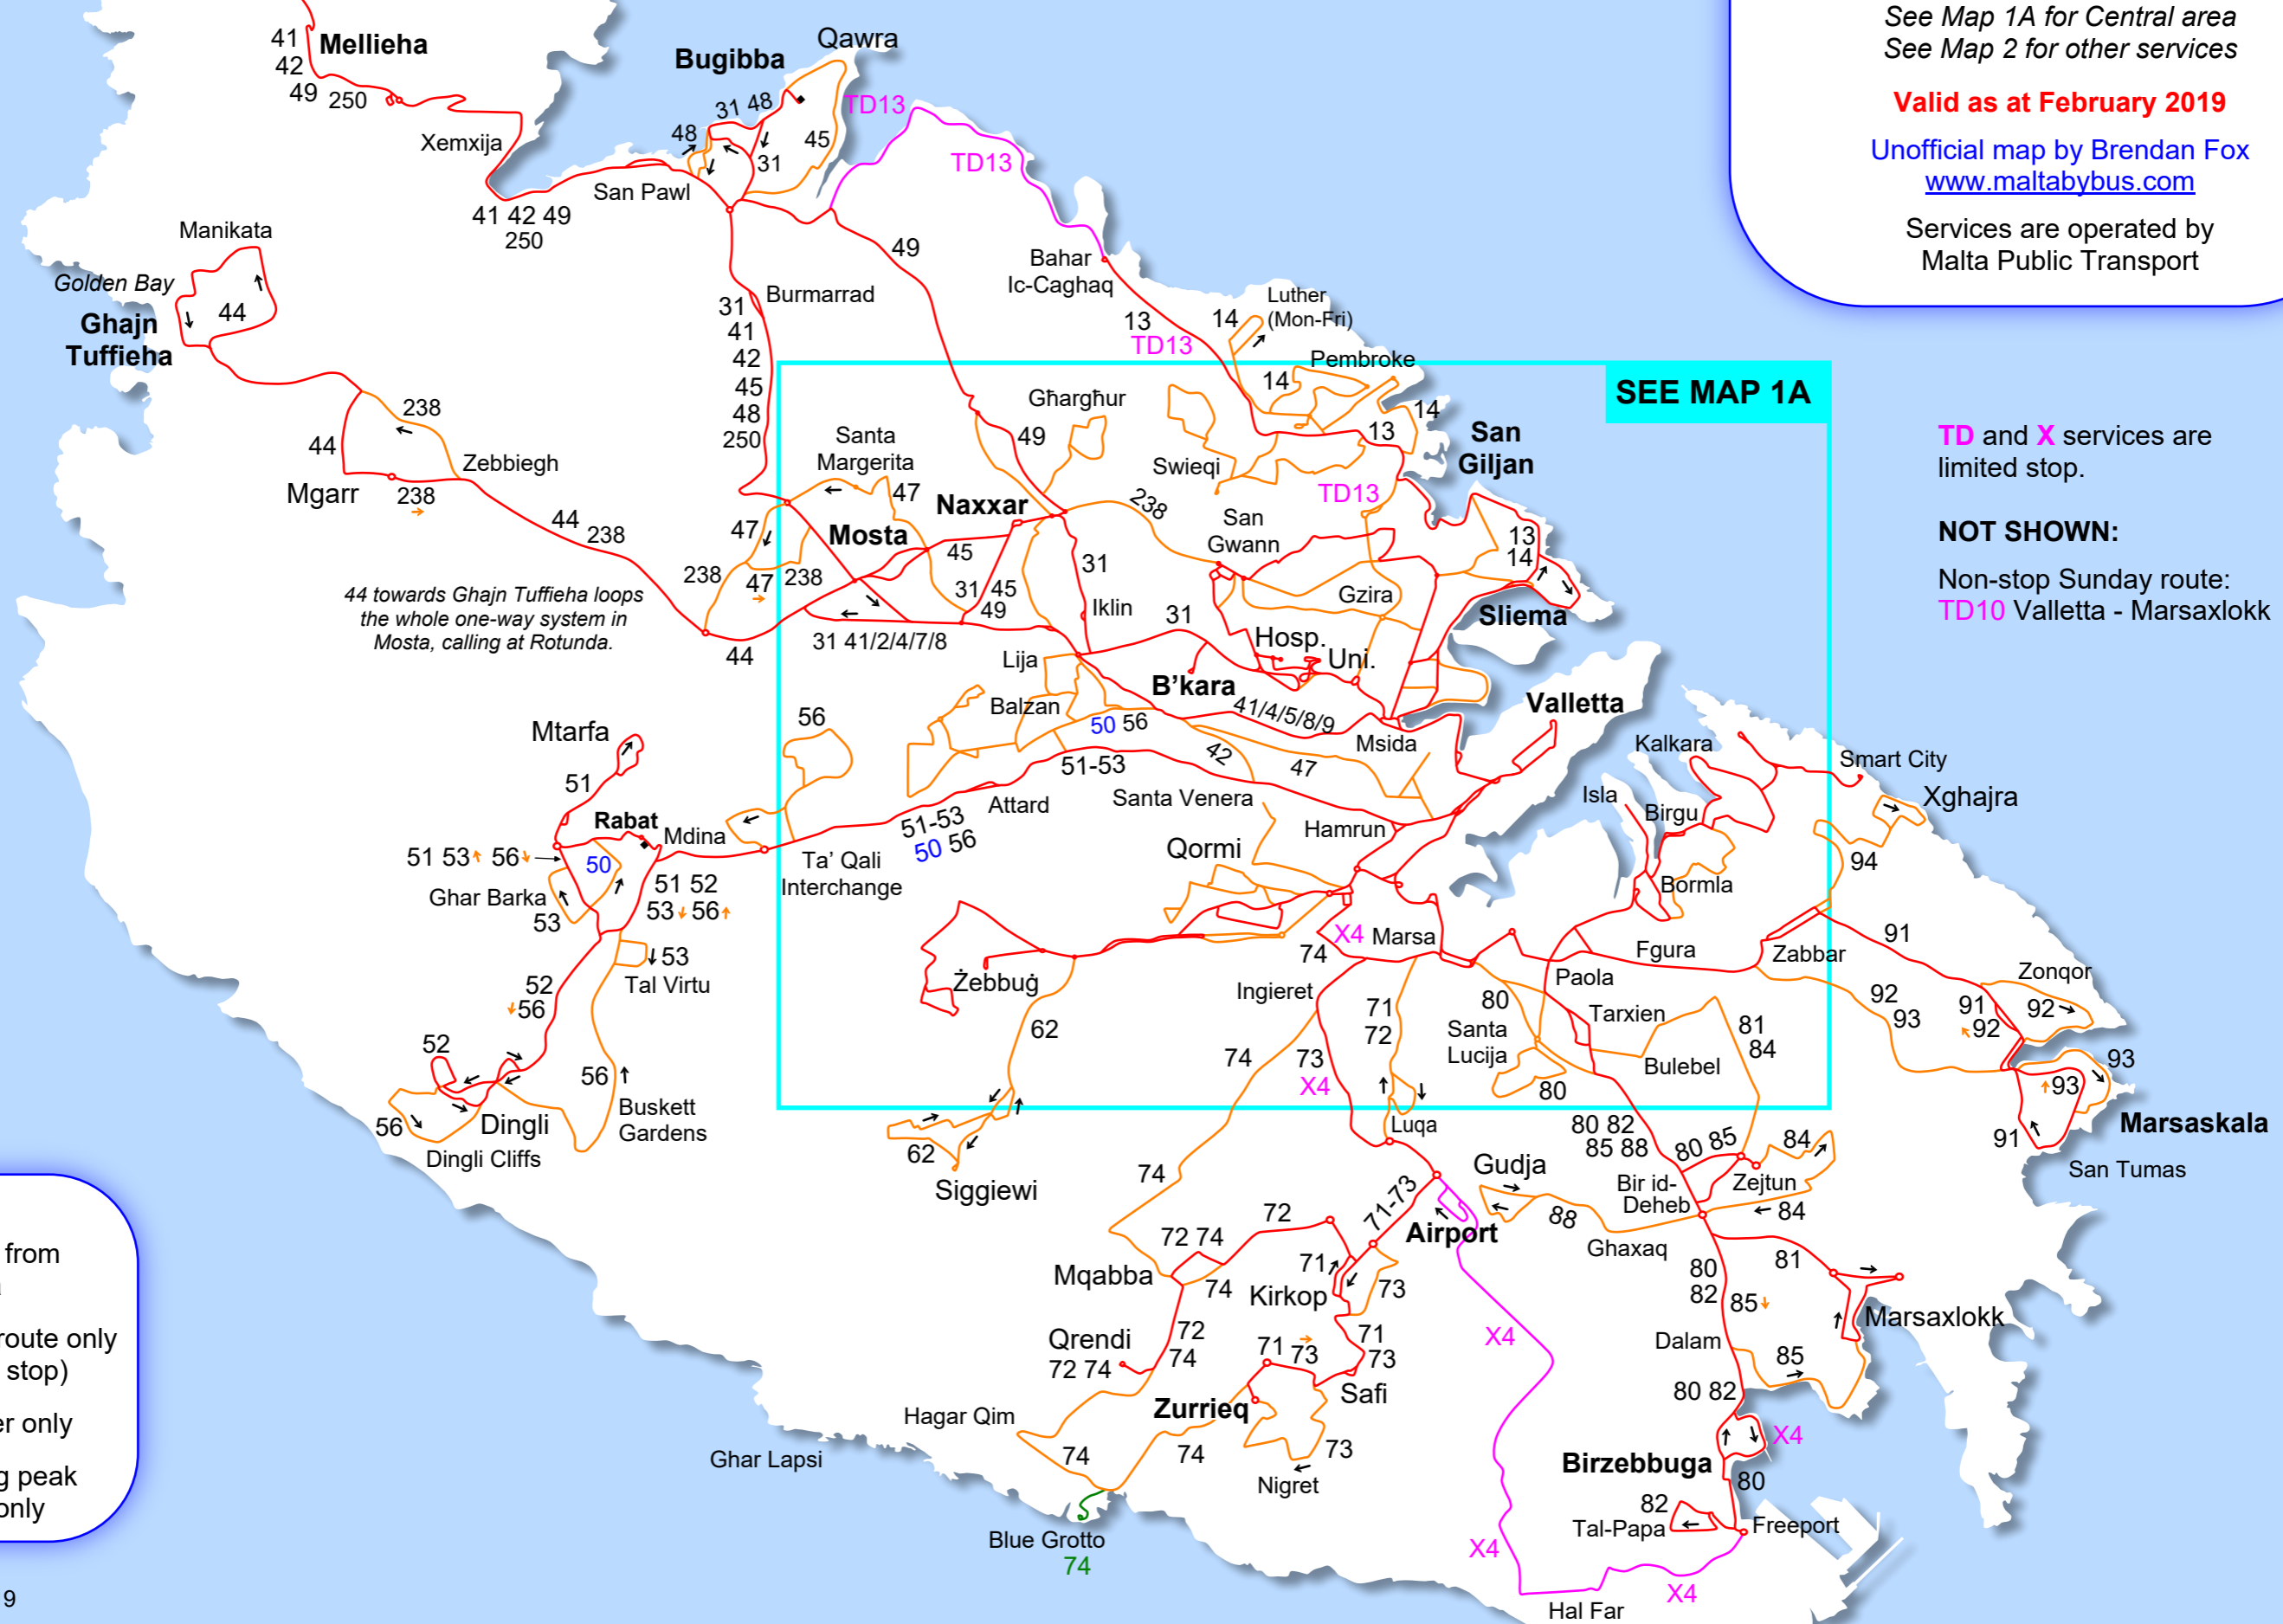

Cirkewwa Marfa Armier

MALTA 2019

MAP 1 - BUS SERVICES FROM VALLETTA

See Map 1A for Central area
See Map 2 for other services

Valid as at February 2019

Unofficial map by Brendan Fox
www.maltabybus.com

Services are operated by
Malta Public Transport

SEE MAP 1A

TD and X services are limited stop.

NOT SHOWN:
Non-stop Sunday route:
TD10 Valletta - Marsaxlokk

KEY

- Routes from Valletta
- Routes from Valletta
- X / TD route only (limited stop)
- Summer only
- Morning peak period only