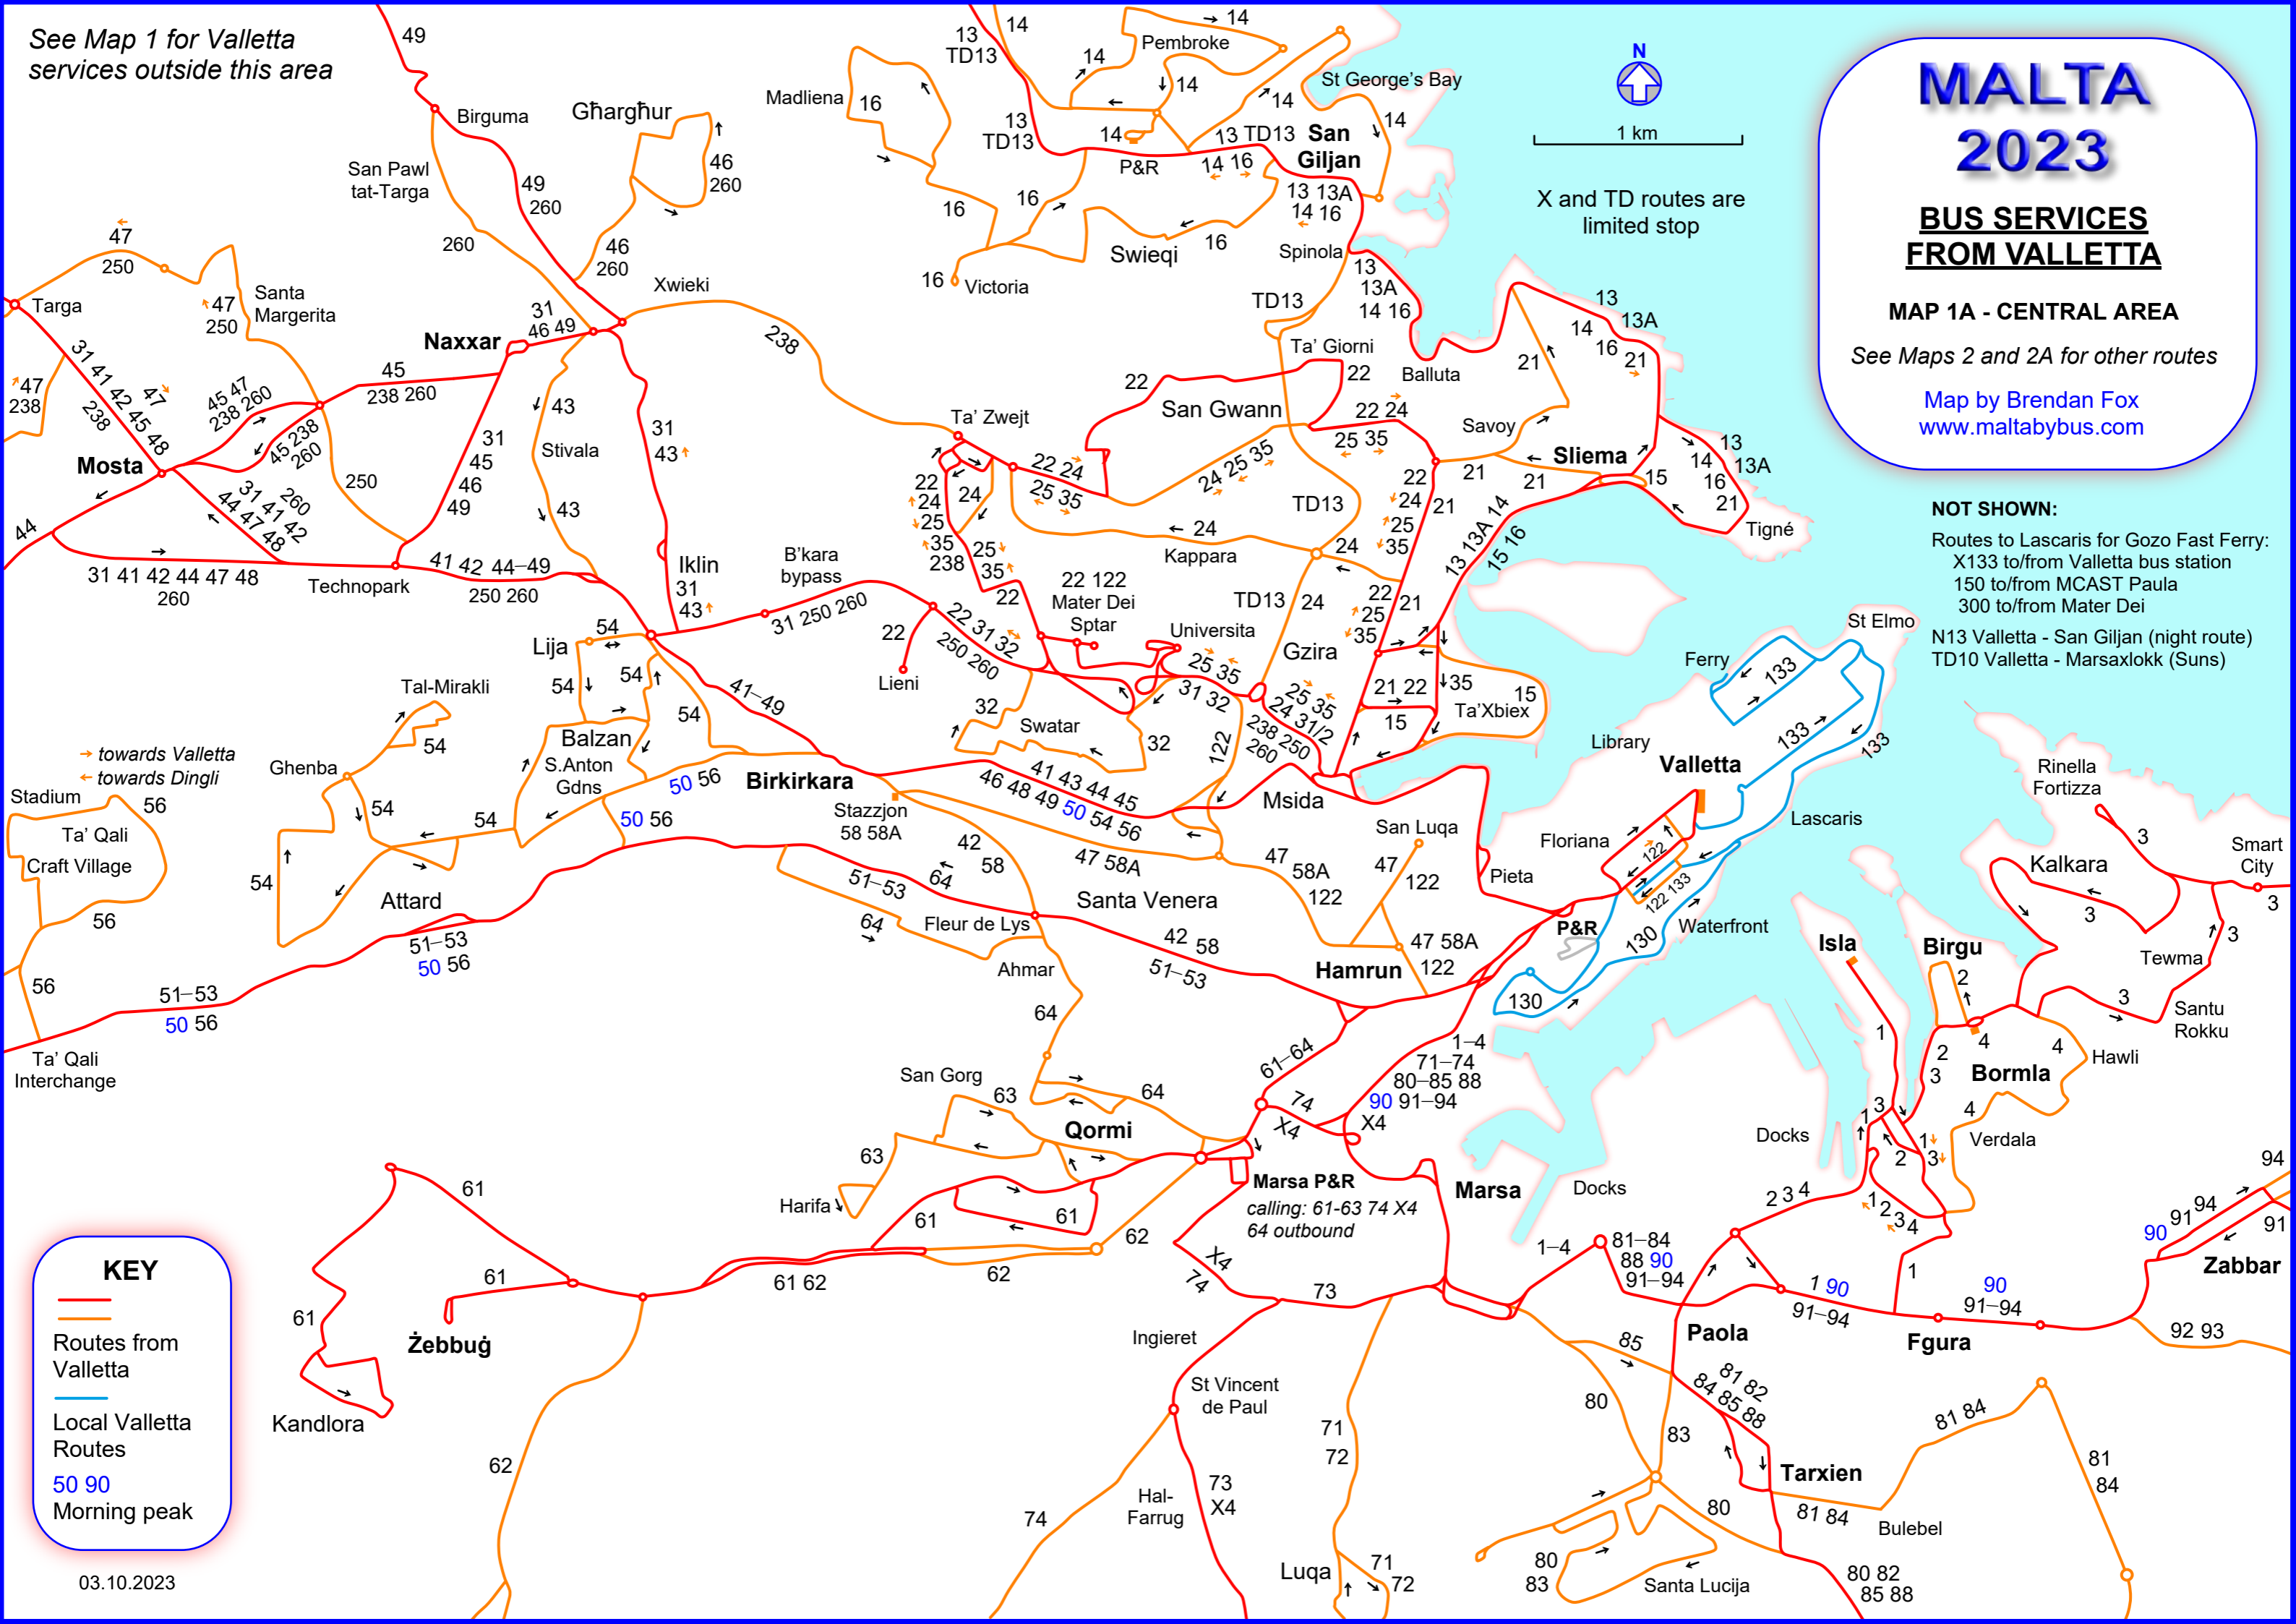

See Map 1 for Valletta services outside this area

### MAP 1A - CENTRAL AREA

See Maps 2 and 2A for other routes

Map by Brendan Fox  
[www.maltabybus.com](http://www.maltabybus.com)

X and TD routes are limited stop

#### NOT SHOWN:

- Routes to Lascaris for Gozo Fast Ferry:
  - X133 to/from Valletta bus station
  - 150 to/from MCAST Paula
  - 300 to/from Mater Dei
- N13 Valletta - San Giljan (night route)
- TD10 Valletta - Marsaxlokk (Suns)

→ towards Valletta  
 ← towards Dingli

**KEY**

- Red line: Routes from Valletta
- Orange line: Local Valletta Routes
- Blue line: Morning peak (50 90)