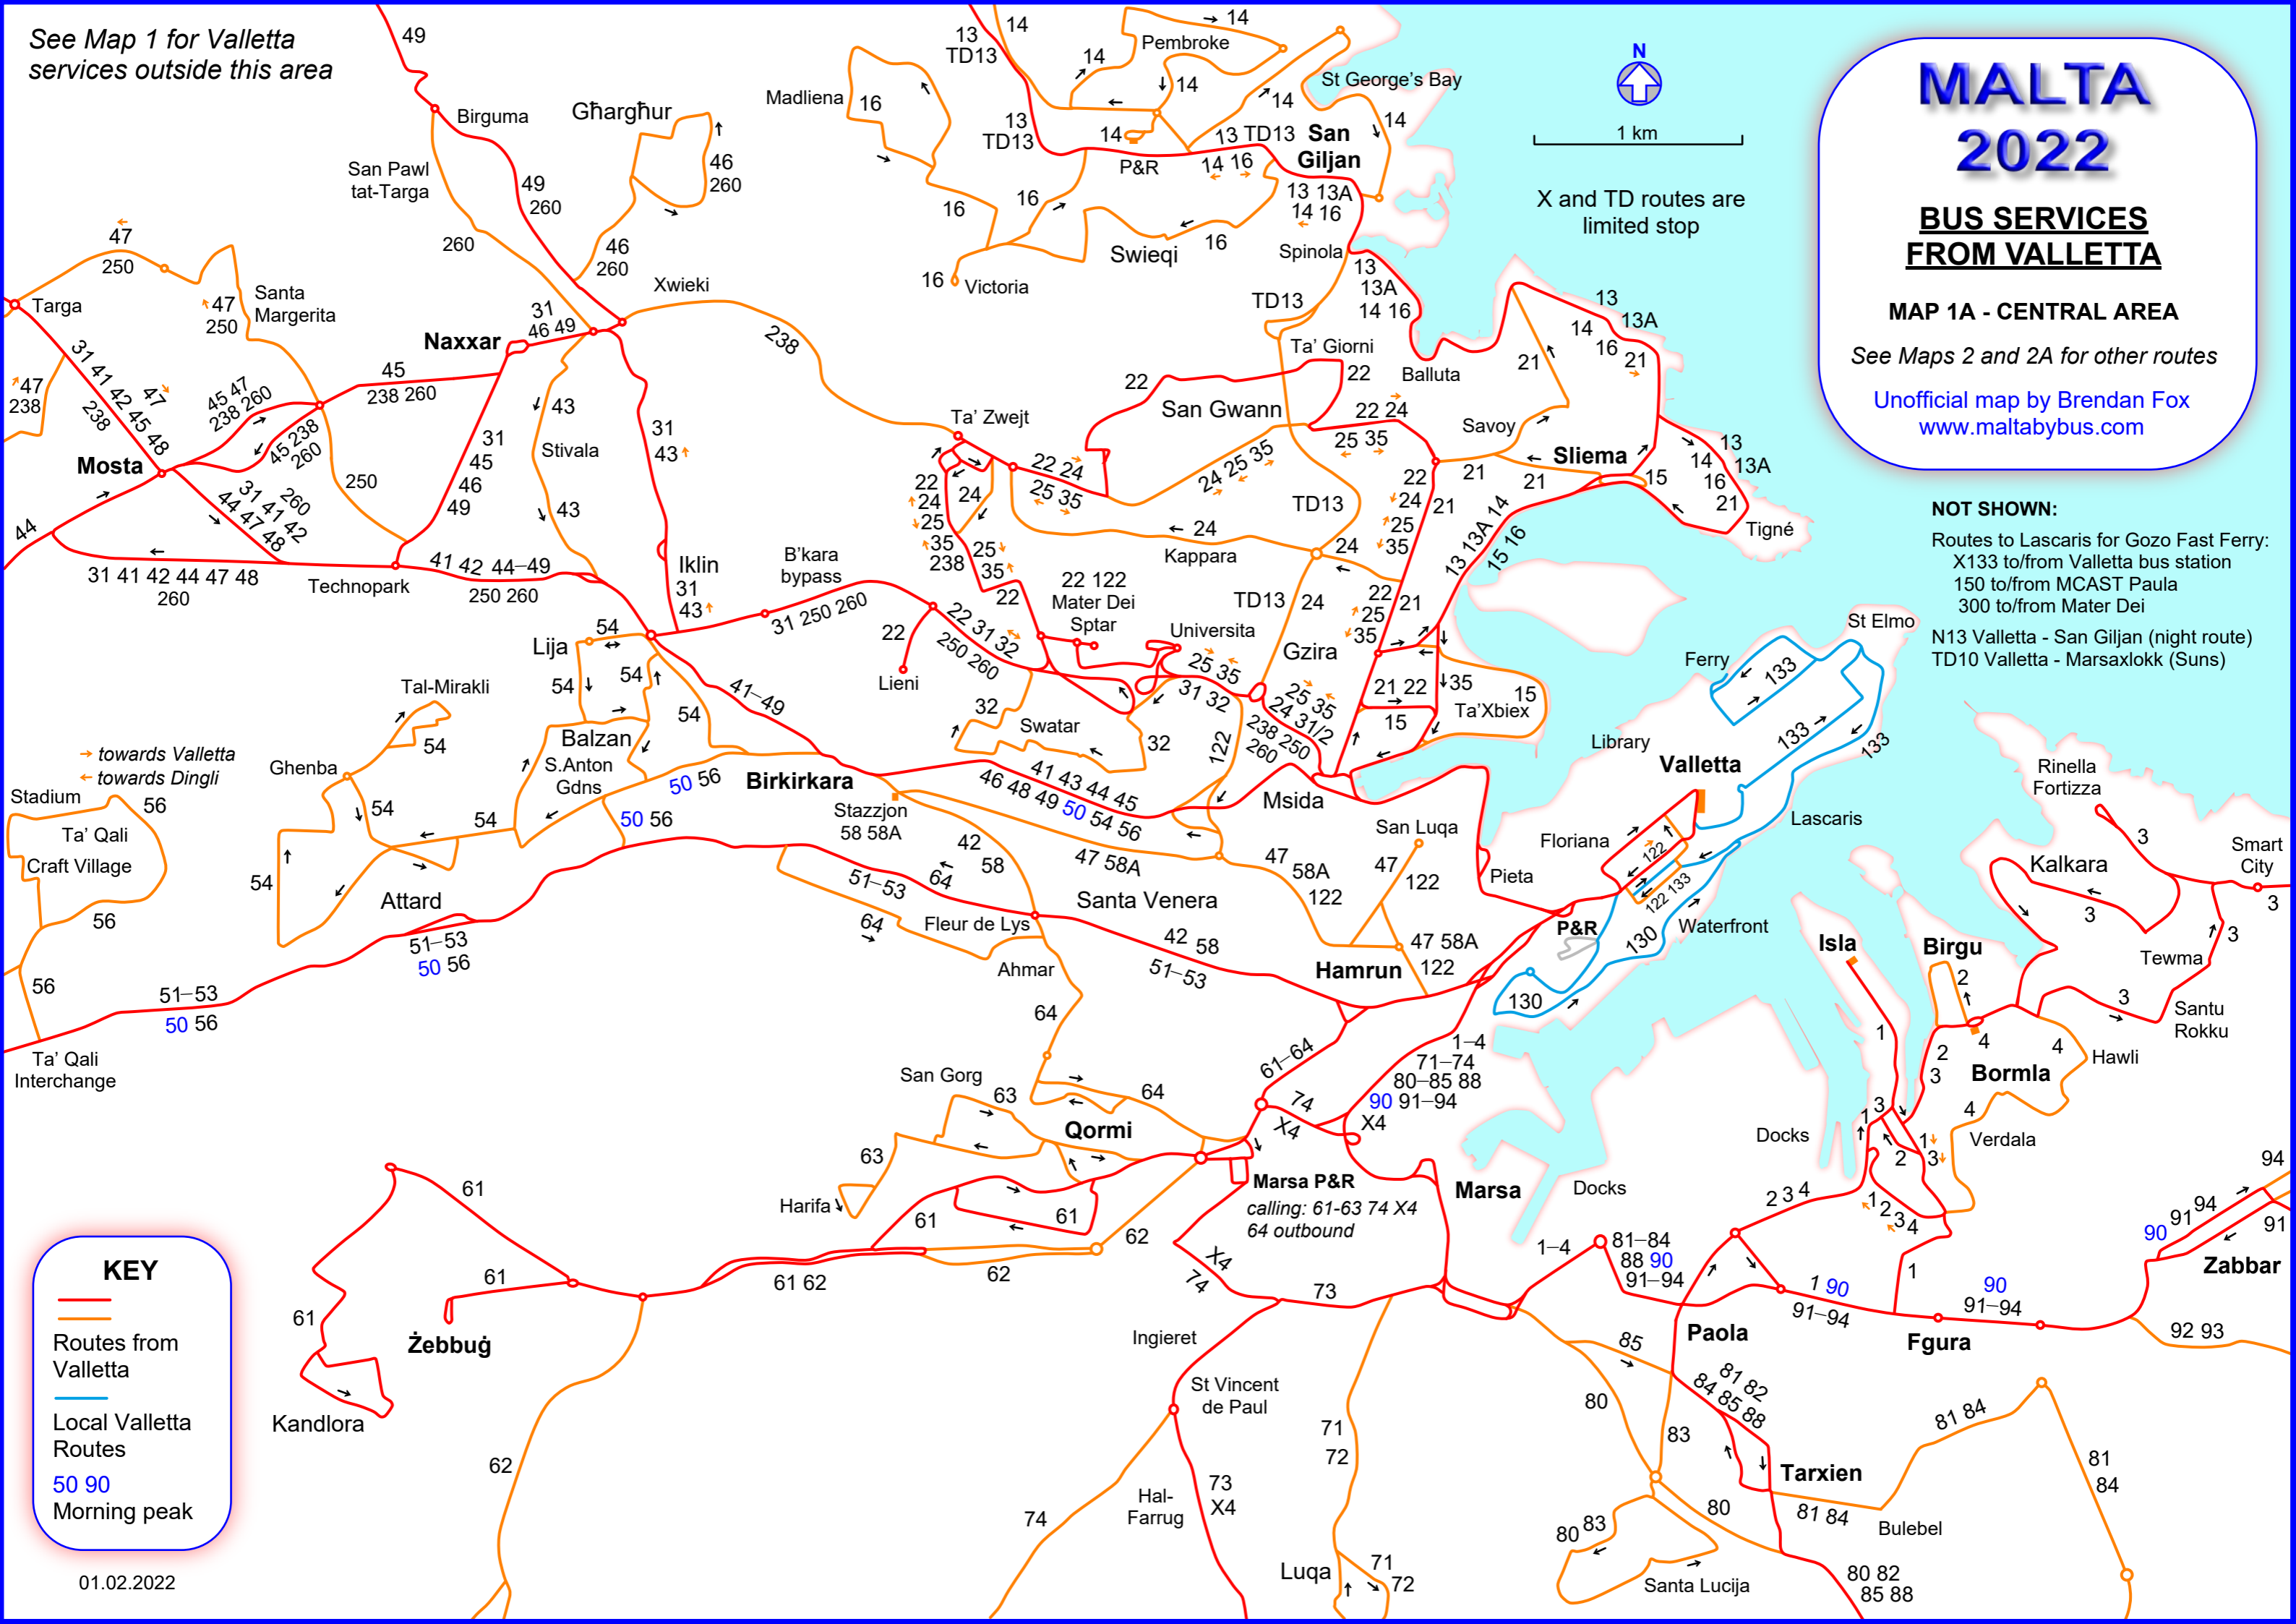

See Map 1 for Valletta services outside this area

MALTA 2022

BUS SERVICES FROM VALLETTA

MAP 1A - CENTRAL AREA

See Maps 2 and 2A for other routes

Unofficial map by Brendan Fox
www.maltabybus.com

X and TD routes are limited stop

NOT SHOWN:

- Routes to Lascaris for Gozo Fast Ferry:
 - X133 to/from Valletta bus station
 - 150 to/from MCAST Paula
 - 300 to/from Mater Dei
- N13 Valletta - San Giljan (night route)
- TD10 Valletta - Marsaxlokk (Suns)

→ towards Valletta
→ towards Dingli

Stadium
Ta' Qali
Craft Village
56

56

Ta' Qali Interchange

KEY

- Routes from Valletta
- Local Valletta Routes
- 50 90 Morning peak