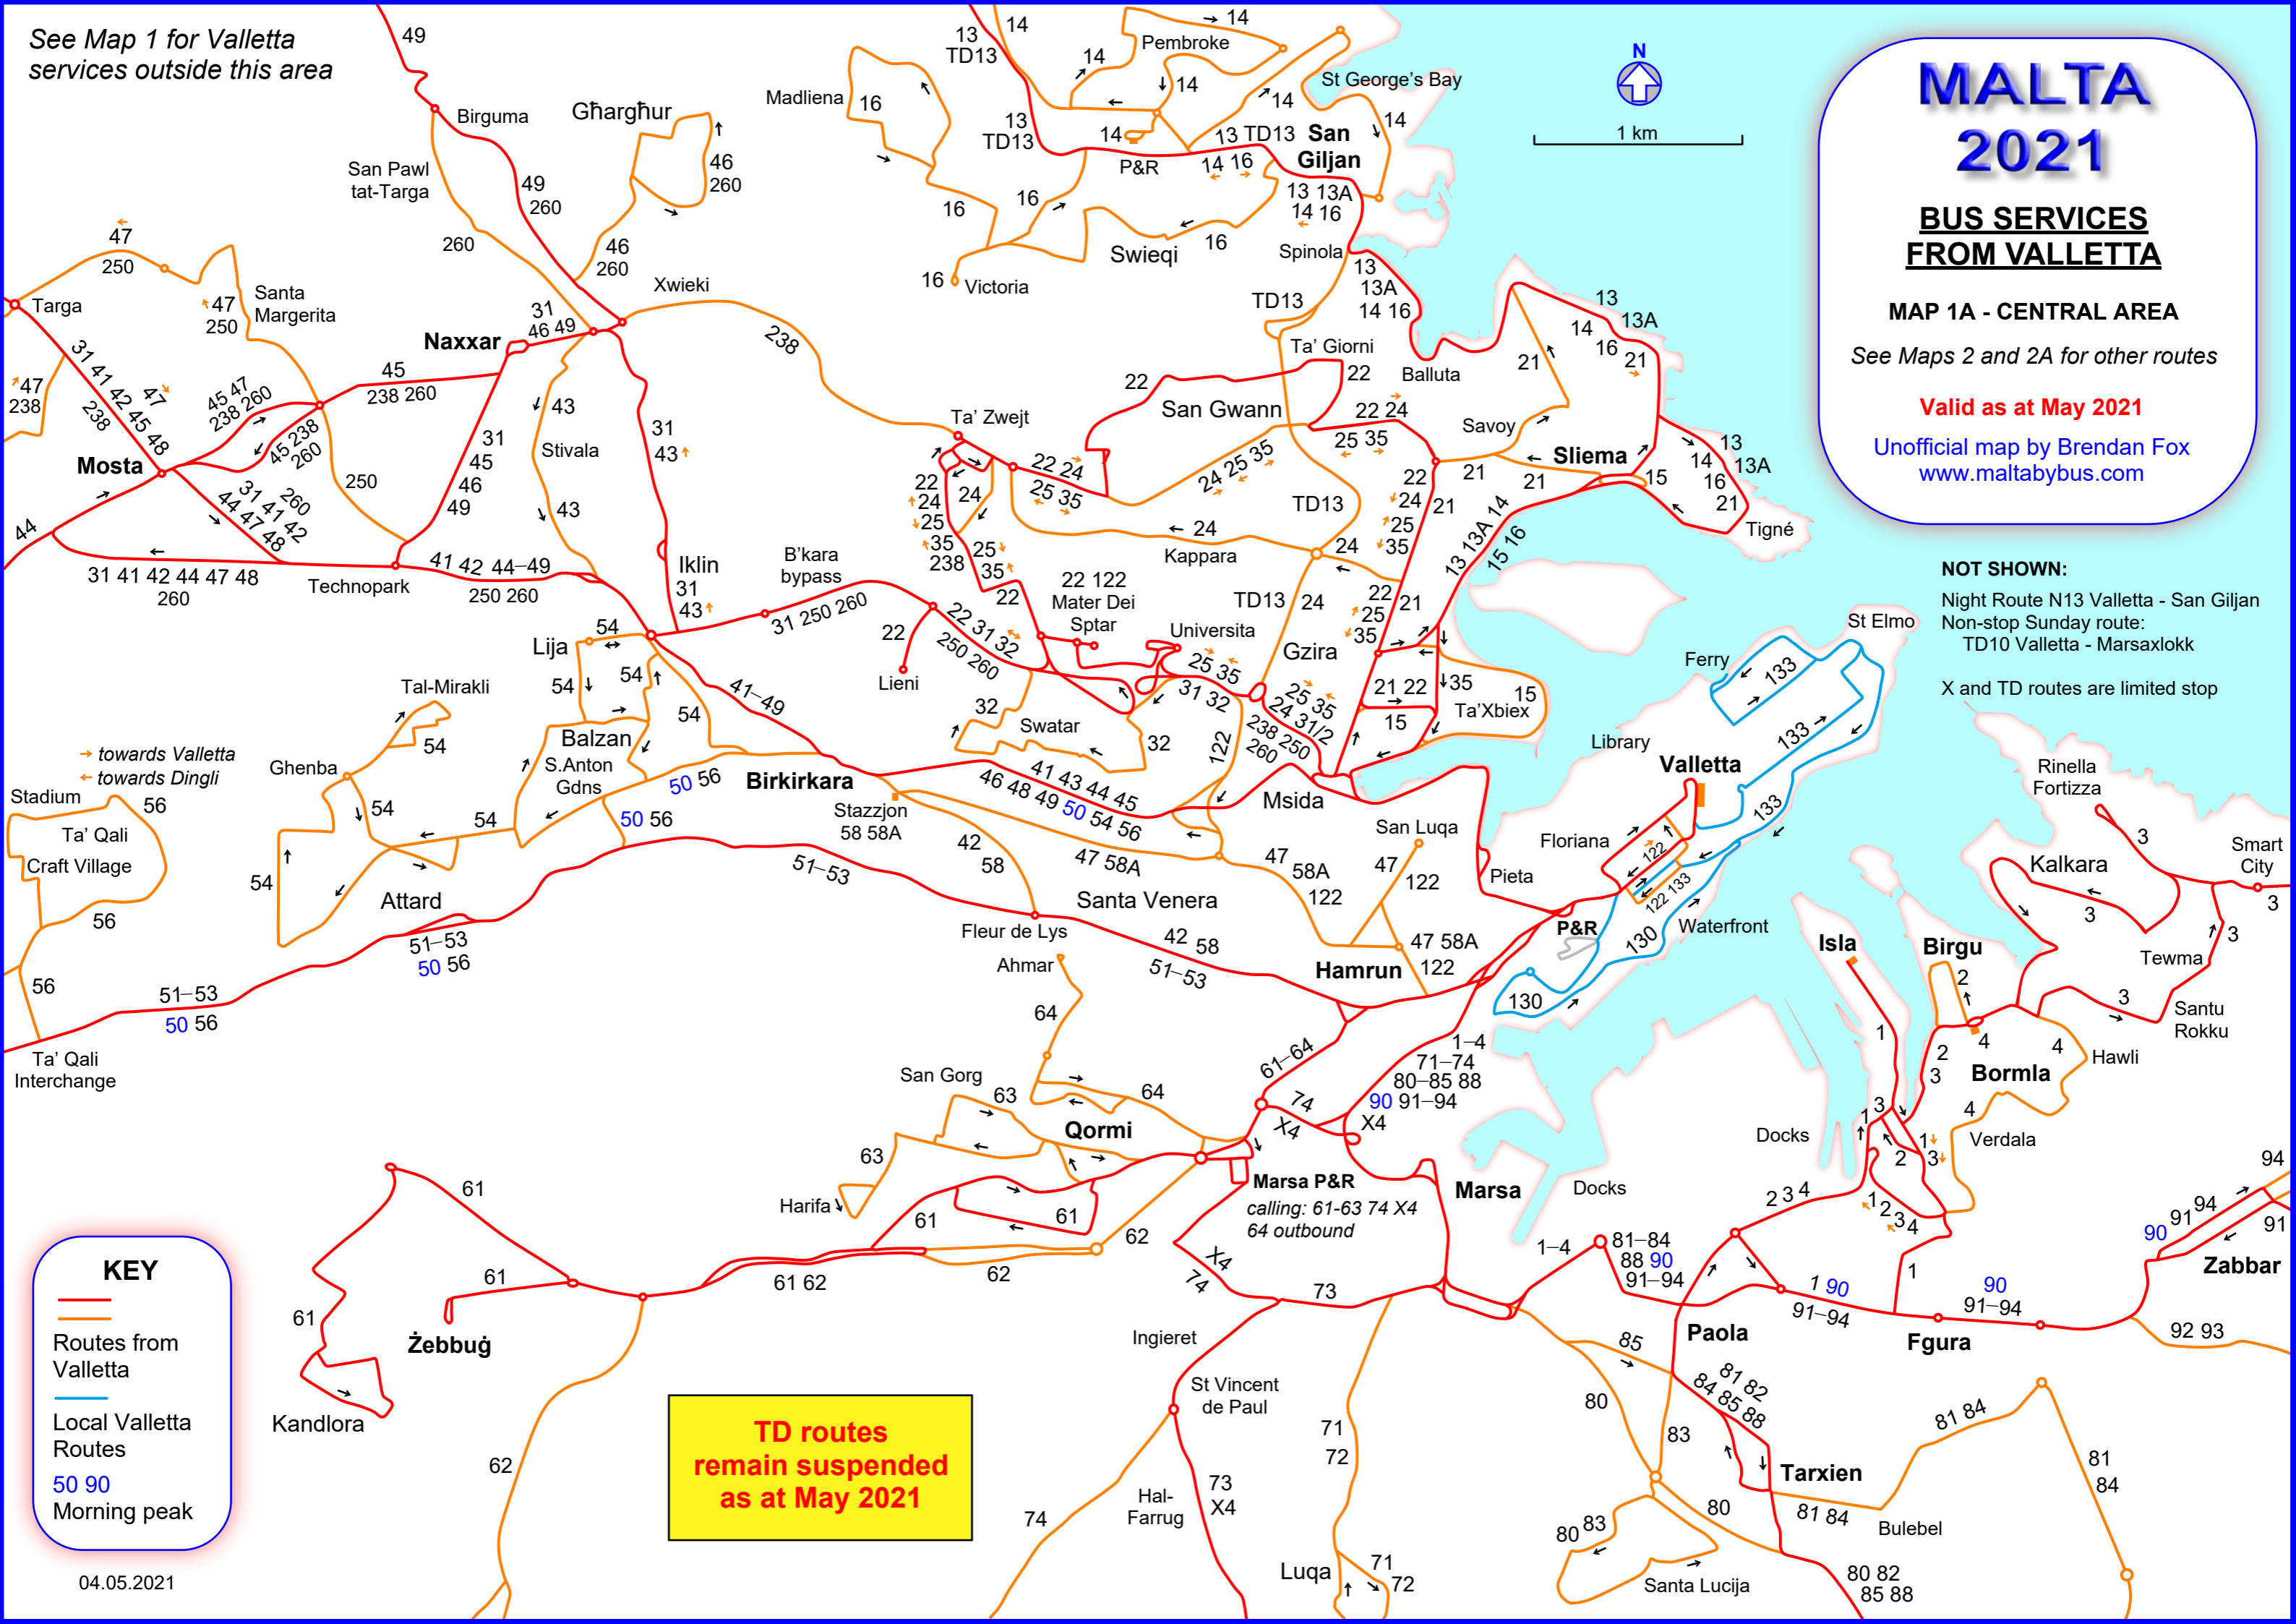

See Map 1 for Valletta services outside this area

## BUS SERVICES FROM VALLETTA

### MAP 1A - CENTRAL AREA

See Maps 2 and 2A for other routes

Valid as at May 2021

Unofficial map by Brendan Fox  
[www.maltabybus.com](http://www.maltabybus.com)

**NOT SHOWN:**  
Night Route N13 Valletta - San Giljan  
Non-stop Sunday route:  
TD10 Valletta - Marsaxlokk  
X and TD routes are limited stop

→ towards Valletta  
← towards Dingli

**KEY**

- Red line: Routes from Valletta
- Orange line: Local Valletta Routes
- Blue line: Morning peak (50 90)

**TD routes remain suspended as at May 2021**