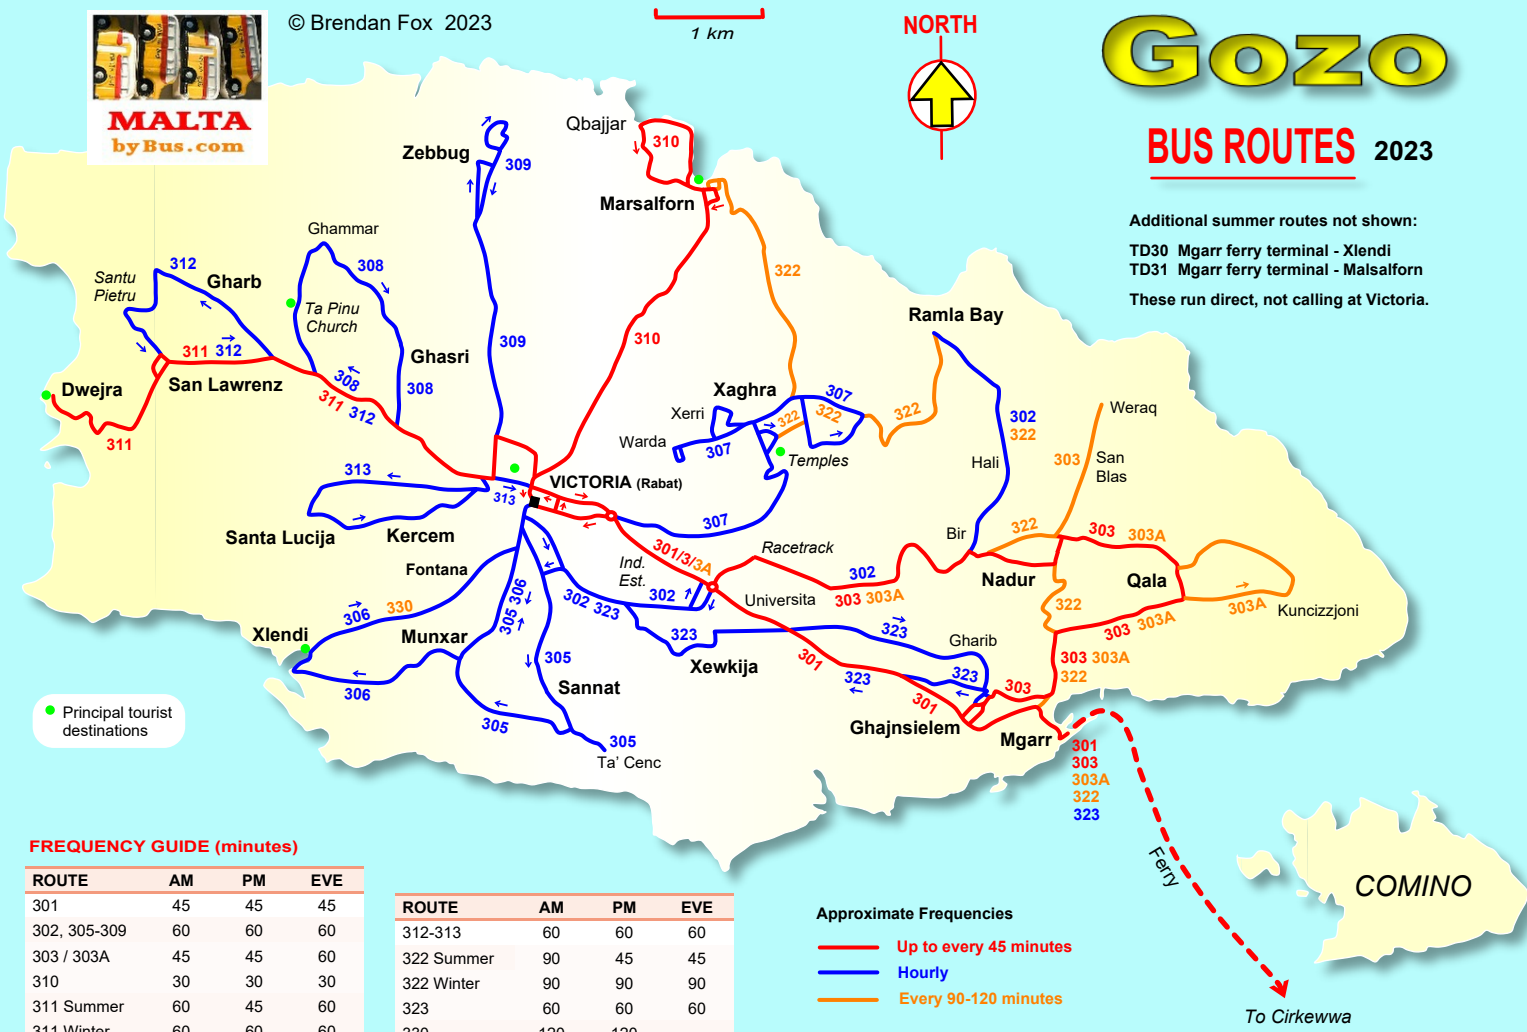

MALTA
byBus.com

© Brendan Fox 2023

1 km

NORTH

GOZO

BUS ROUTES 2023

Additional summer routes not shown:

TD30 Mgarr ferry terminal - Xlendi
TD31 Mgarr ferry terminal - Malsalforn

These run direct, not calling at Victoria.

● Principal tourist destinations

FREQUENCY GUIDE (minutes)

ROUTE	AM	PM	EVE
301	45	45	45
302, 305-309	60	60	60
303 / 303A	45	45	60
310	30	30	30
311 Summer	60	45	60
311 Winter	60	60	60

ROUTE	AM	PM	EVE
312-313	60	60	60
322 Summer	90	45	45
322 Winter	90	90	90
323	60	60	60
330	120	120	--

Approximate Frequencies

- Up to every 45 minutes
- Hourly
- Every 90-120 minutes