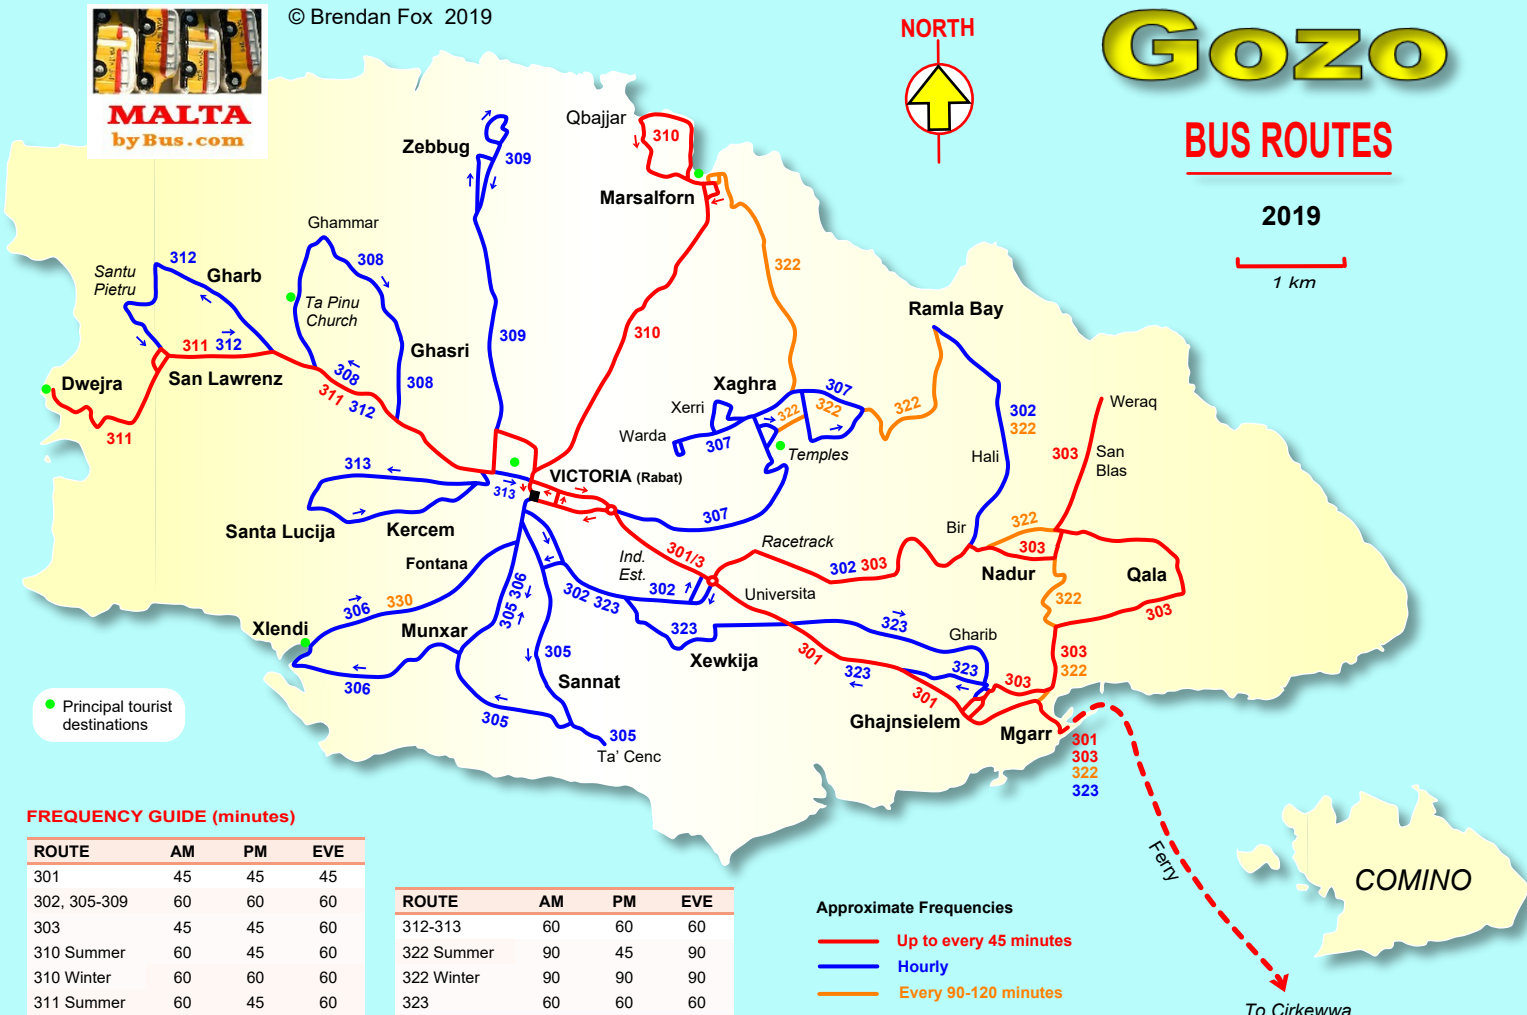

**MALTA**  
byBus.com

© Brendan Fox 2019

NORTH

## BUS ROUTES

2019

● Principal tourist destinations

### FREQUENCY GUIDE (minutes)

ROUTE	AM	PM	EVE
301	45	45	45
302, 305-309	60	60	60
303	45	45	60
310 Summer	60	45	60
310 Winter	60	60	60
311 Summer	60	45	60
311 Winter	60	60	60

ROUTE	AM	PM	EVE
312-313	60	60	60
322 Summer	90	45	90
322 Winter	90	90	90
323	60	60	60
330	120	120	--

### Approximate Frequencies

- Up to every 45 minutes
- Hourly
- Every 90-120 minutes

For timetables see [maltabybus.com](http://maltabybus.com)

To Cirkewwa